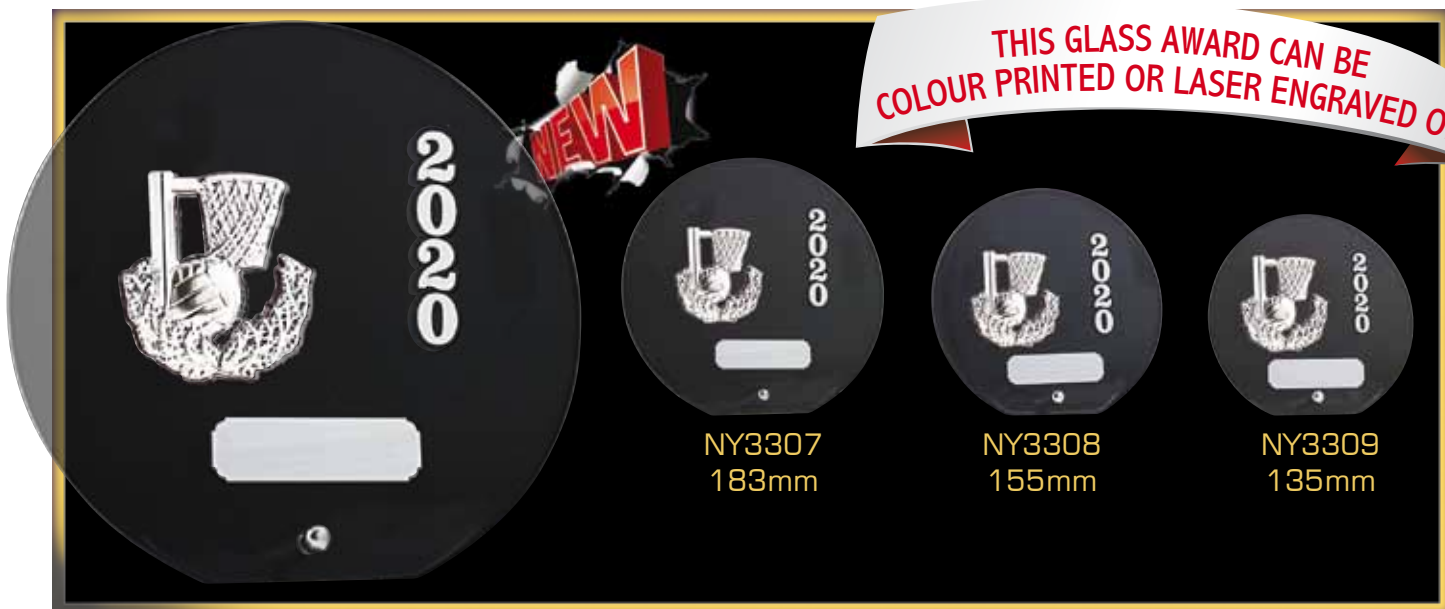

NY3307
183mm

NY3308
155mm

NY3309
135mm