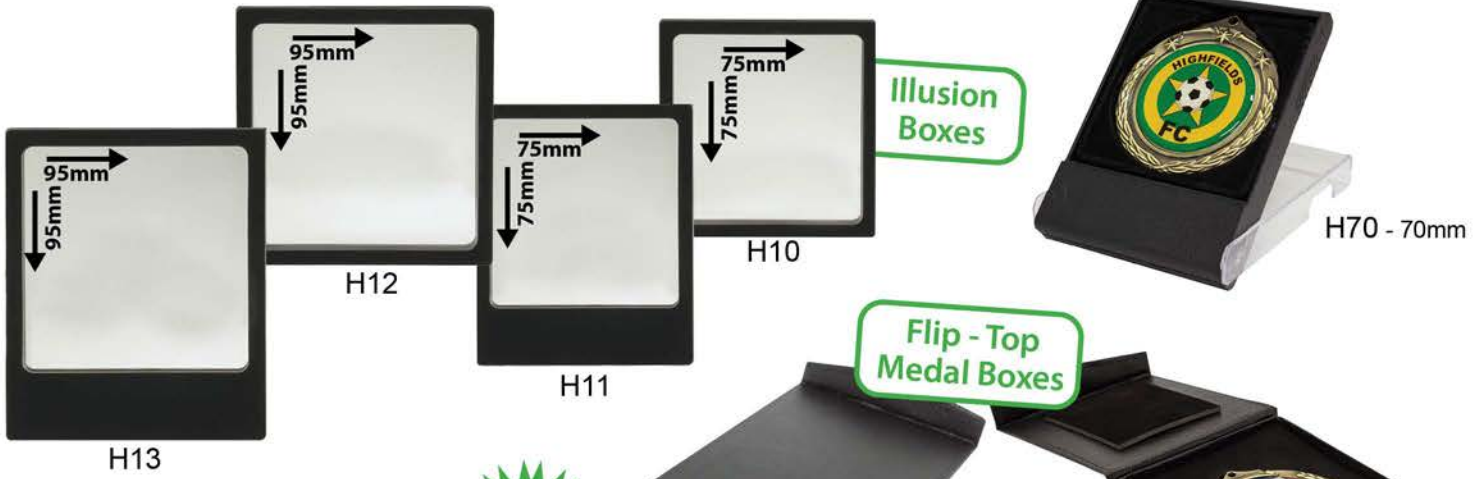

# HUGE NUMBER OF RIBBONS AVAILABLE

46 colour combinations

MH950G, S, B - ø52mm

ME225G, S, B - ø50mm

M101G, S, B - ø52mm

**Prestige** - ø70mm  
Medal Box - H50

MY102G, S, B - ø50mm

**Tribute**  
MY203G, S, B - ø70mm

ø70mm

Codes do not include any specific insert

ø50mm

**Accolade** - ø70mm  
Medal Box - H50

**Budget Heavyweight**  
M9313 - ø62mm

ME913S

ME913G

ME913B