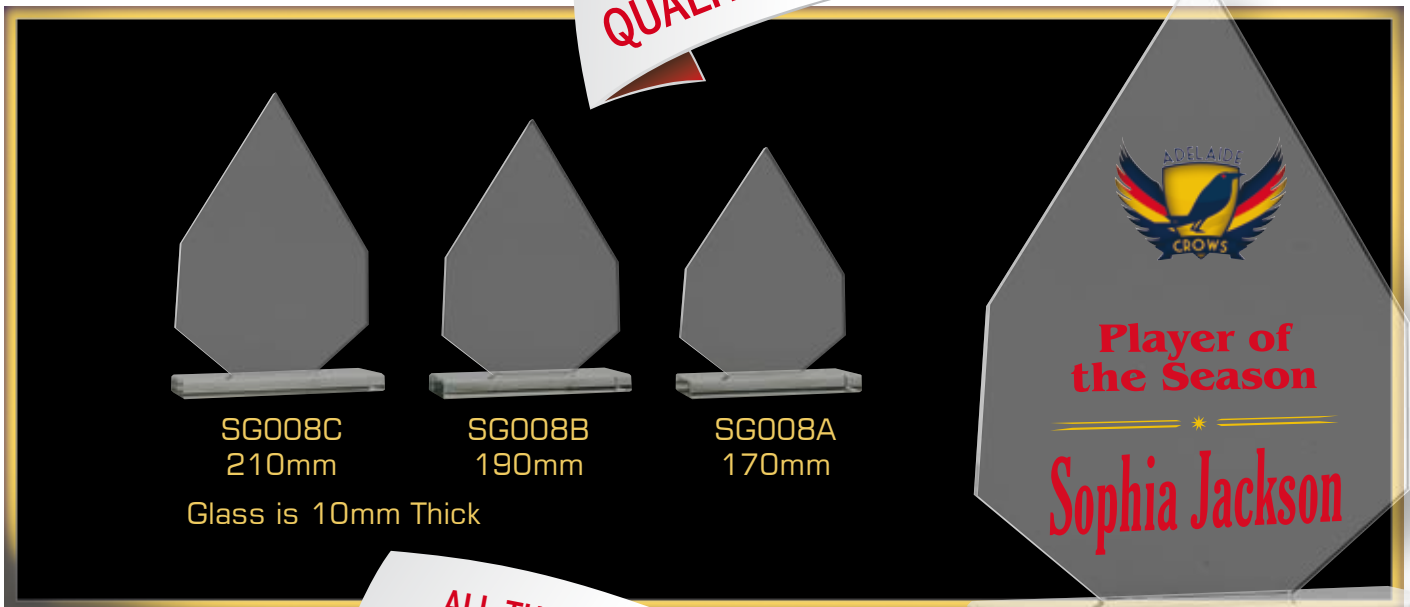

SG206C-CL
200mm

SG206B-CL
175mm

SG206A-CL
150mm

Glass is 8mm Thick

QUALITY AFFORDABLE GLASS

SG008C
210mm

SG008B
190mm

SG008A
170mm