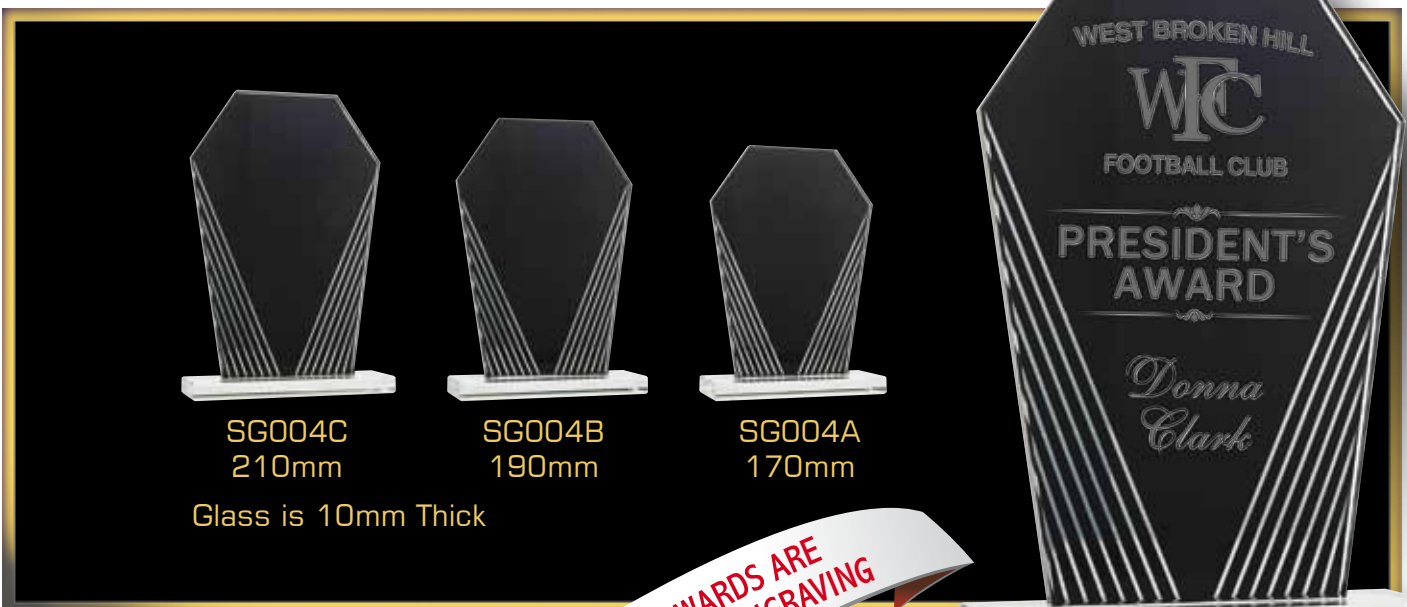

THIS GLASS AWARD CAN BE COLOUR PRINTED OR LASER ENGRAVED ON

SG206C-BK
200mm

SG206B-BK
175mm

SG206A-BK
150mm

Glass is 8mm Thick

SG004C
210mm

SG004B
190mm

SG004A
170mm