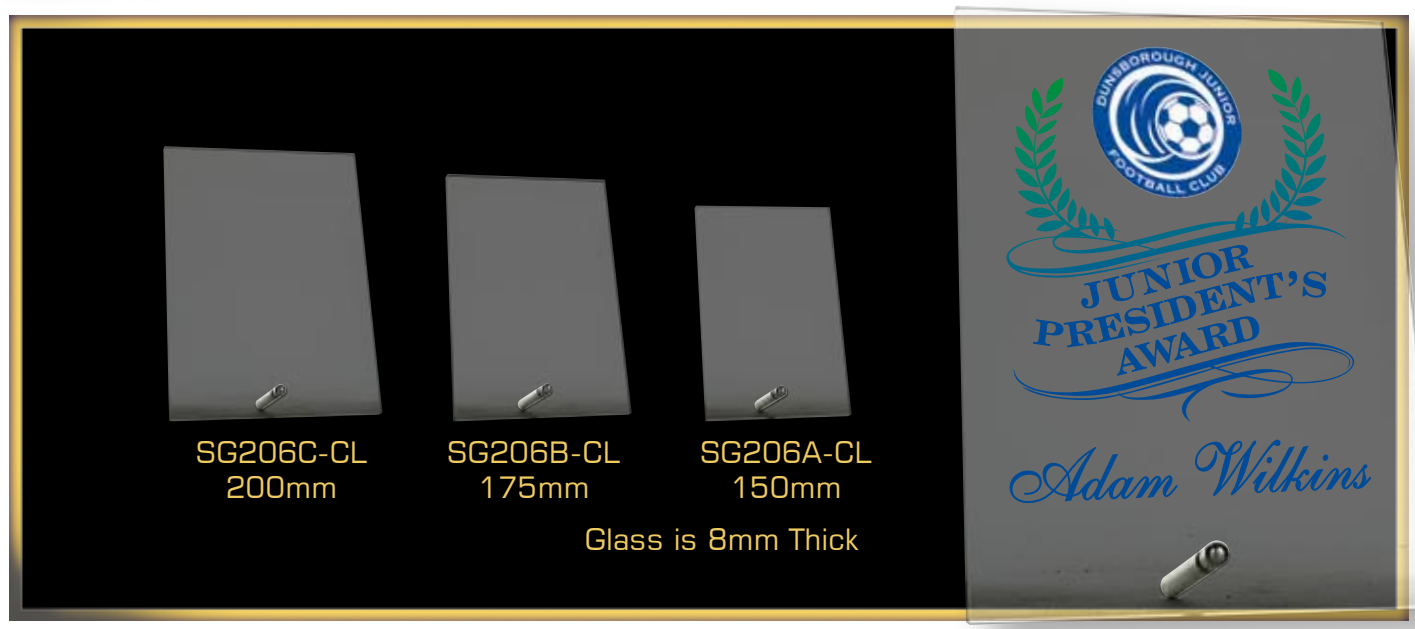

SG206C-CL 200mm
SG206B-CL 175mm
SG206A-CL 150mm

Glass is 8mm Thick