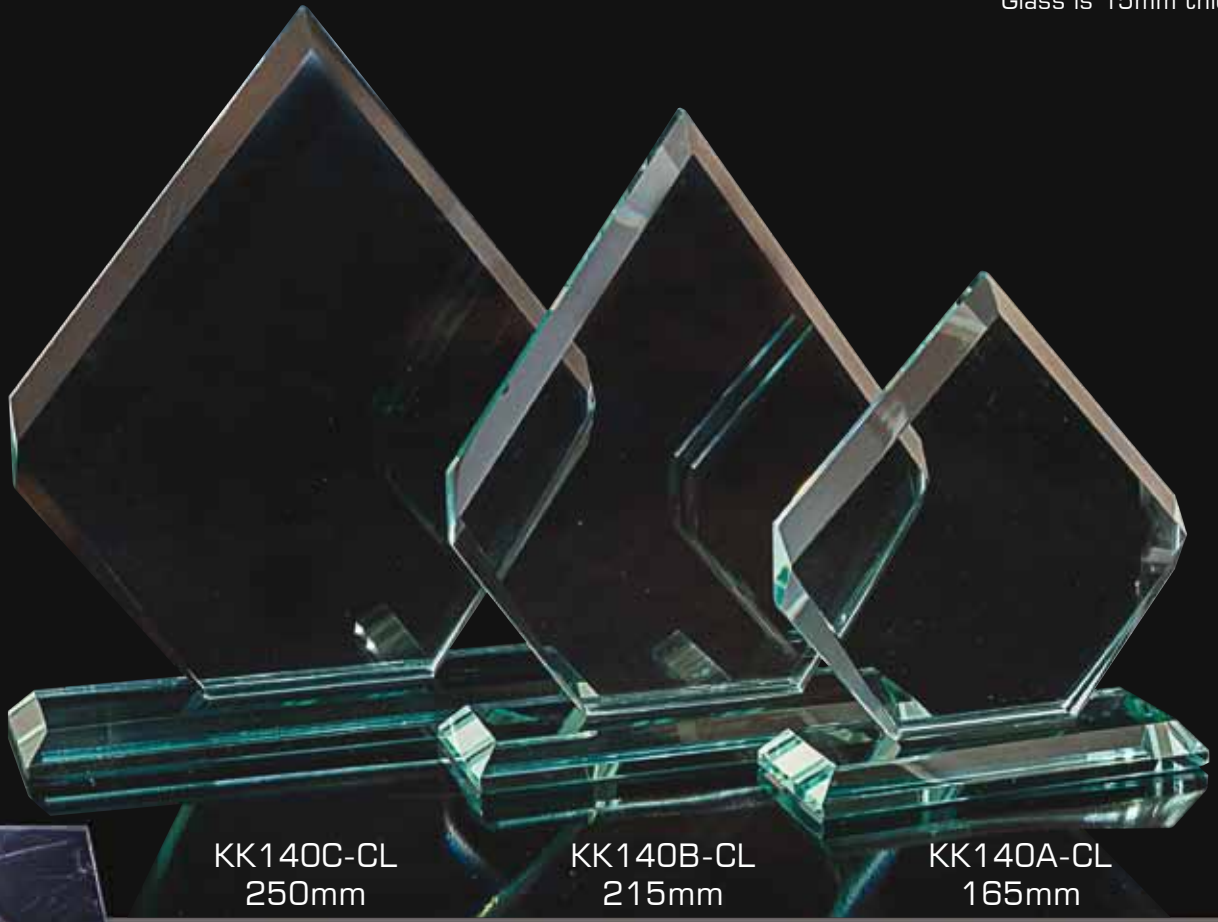

* Glass is 15mm thick

CLEAR GLASS

KK140C-CL
250mm

KK140B-CL
215mm

KK140A-CL
165mm

All KK140 awards can be Etched or Colour-Tec printed on.

FINISHED EXAMPLES