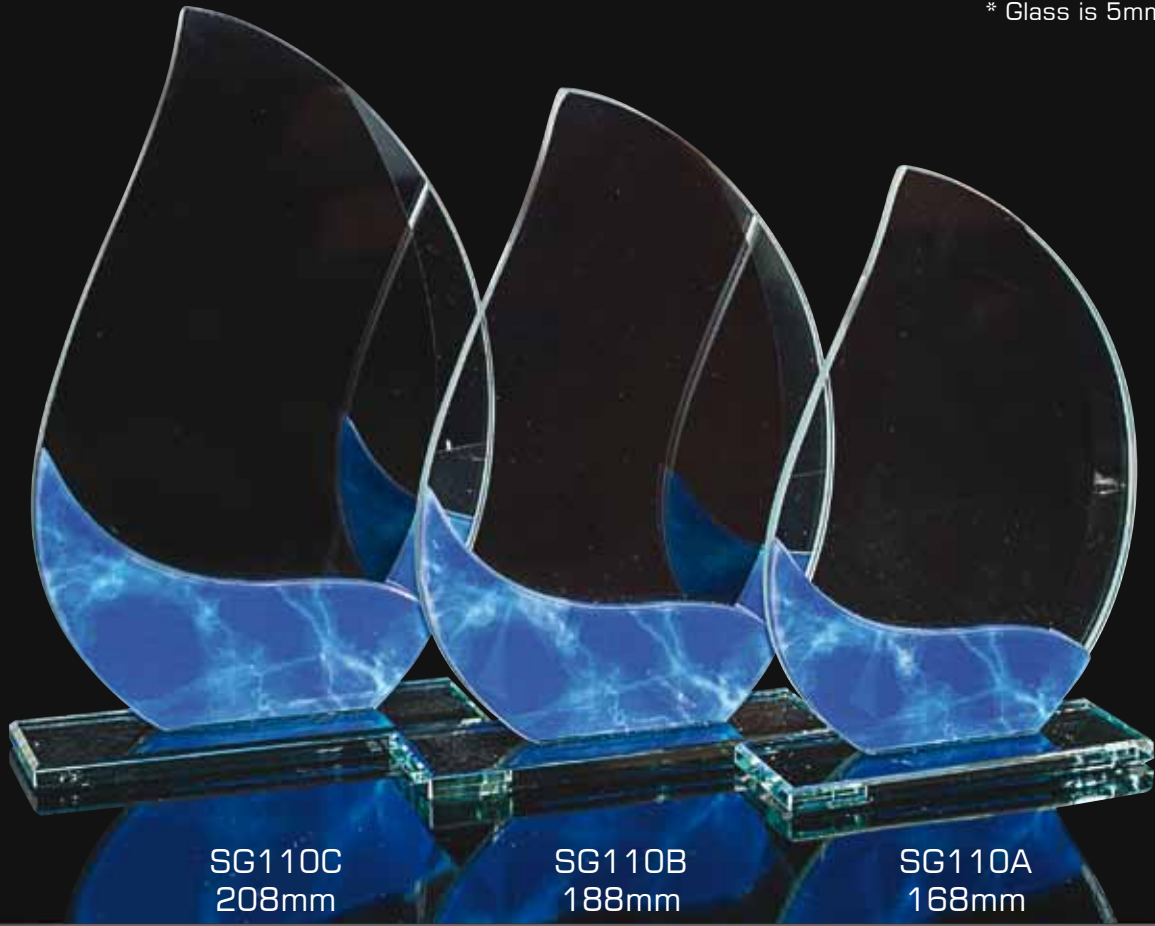

Example of  
Colour-Tec  
Printing

Example of  
Laser Etching

Speak to your retailer for further information

CLEAR GLASS

\* Glass is 5mm thick

SG016C  
208mm

SG016B  
188mm

SG016A  
168mm

All SG016 awards can be Etched on.

FINISHED EXAMPLE

Example of Laser Etching

CLEAR GLASS

\* Glass is 5mm thick

All SG110 awards can be Etched on.

FINISHED EXAMPLE

Example of Laser Etching

Speak to your retailer for further information

CLEAR GLASS

\* Glass is 10mm thick

SG111C  
183mm

SG111B  
163mm

SG111A  
143mm

All SG111 awards can be Etched or Colour-Tec printed on.

FINISHED EXAMPLES