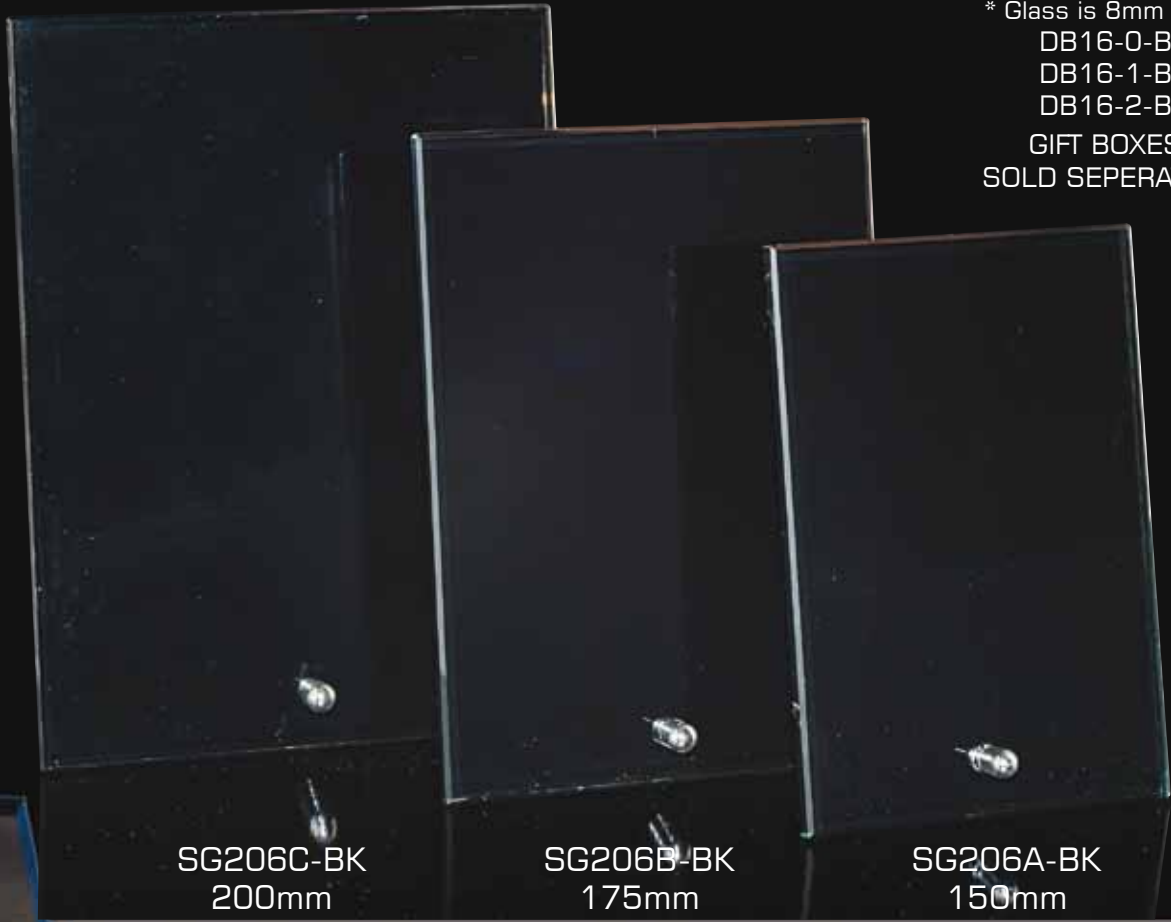

BLACK GLASS

* Glass is 8mm thick
DB16-0-B
DB16-1-B
DB16-2-B
GIFT BOXES
SOLD SEPERATELY

SG206C-BK
200mm

SG206B-BK
175mm

SG206A-BK
150mm

All SG206-BK awards can be Etched or Colour-Tec printed on.