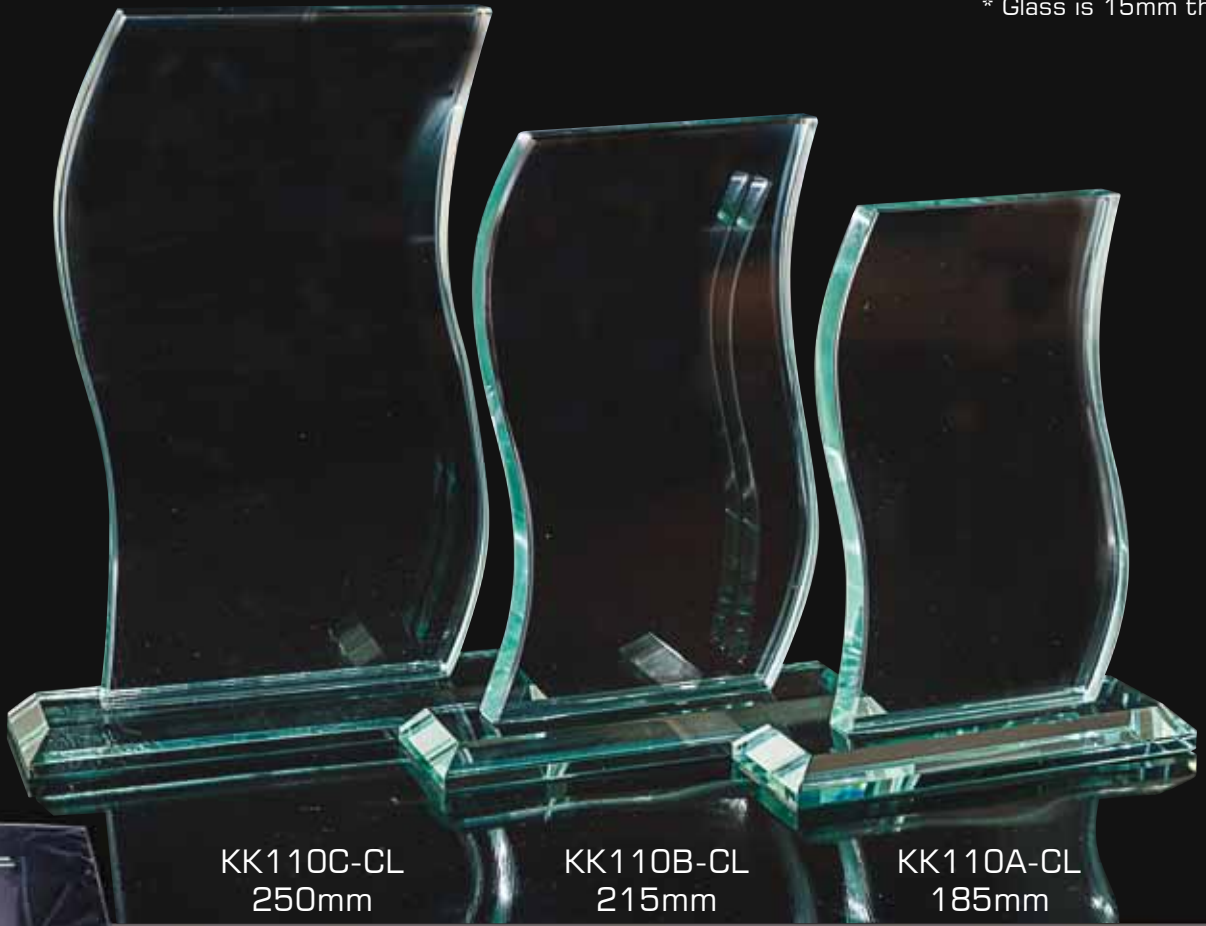

All awards can be  
Etched or Colour-Tec printed on.

FINISHED EXAMPLES

Example of  
Colour-Tec Printing

Example of  
Laser Etching

CLEAR GLASS

\* Glass is 15mm thick

KK110C-CL  
250mm

KK110B-CL  
215mm