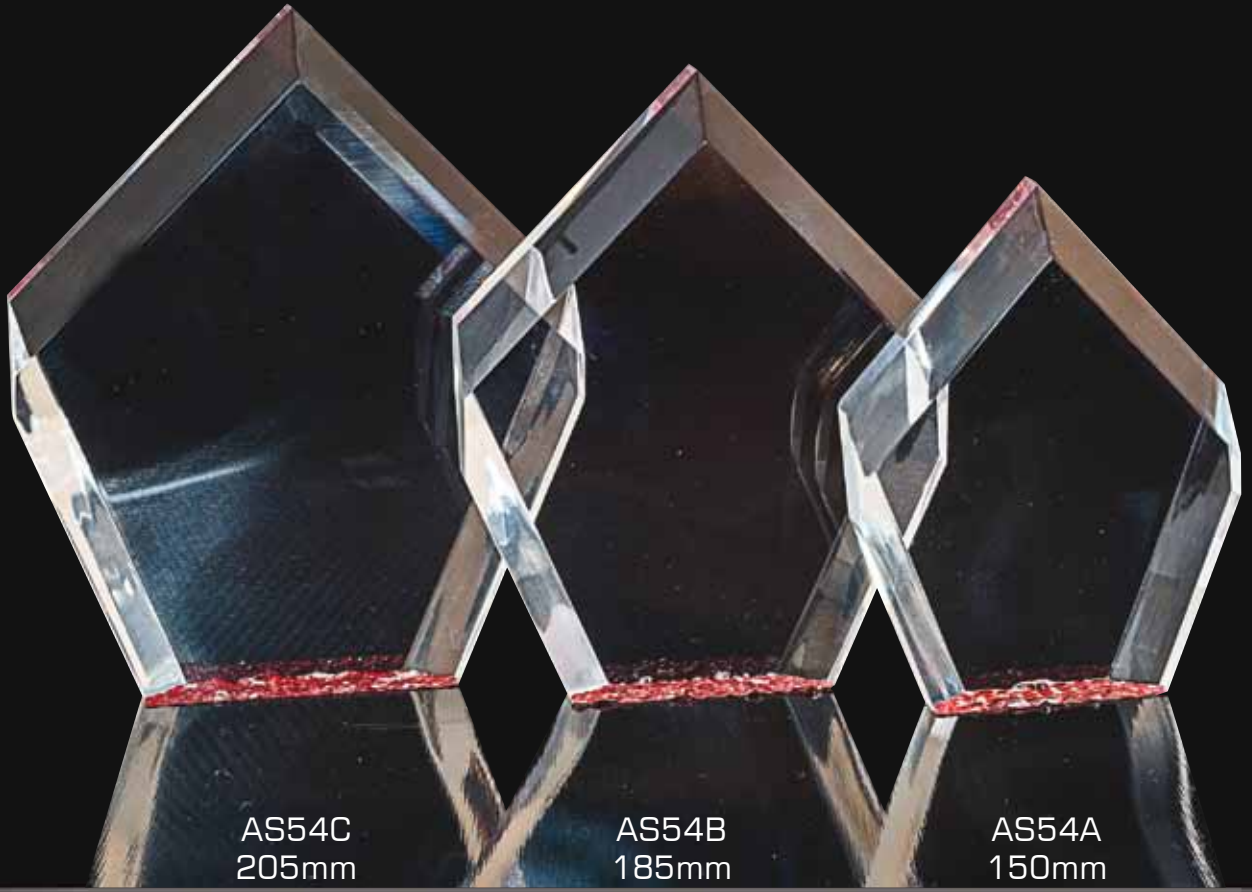

See your retailer to design the engraving or colour printing for your award.

FINISHED EXAMPLES

Example of  
Colour-Tec Printing

Example of  
Laser Etching

**Speak to your retailer for further information**

CLEAR ACRYLIC

AS54C  
205mm

AS54B  
185mm

AS54A  
150mm

\* Acrylic is 25mm thick

All AS54 awards can be Etched or Colour-Tec printed on.

FINISHED EXAMPLES

Example of Colour-Tec Printing