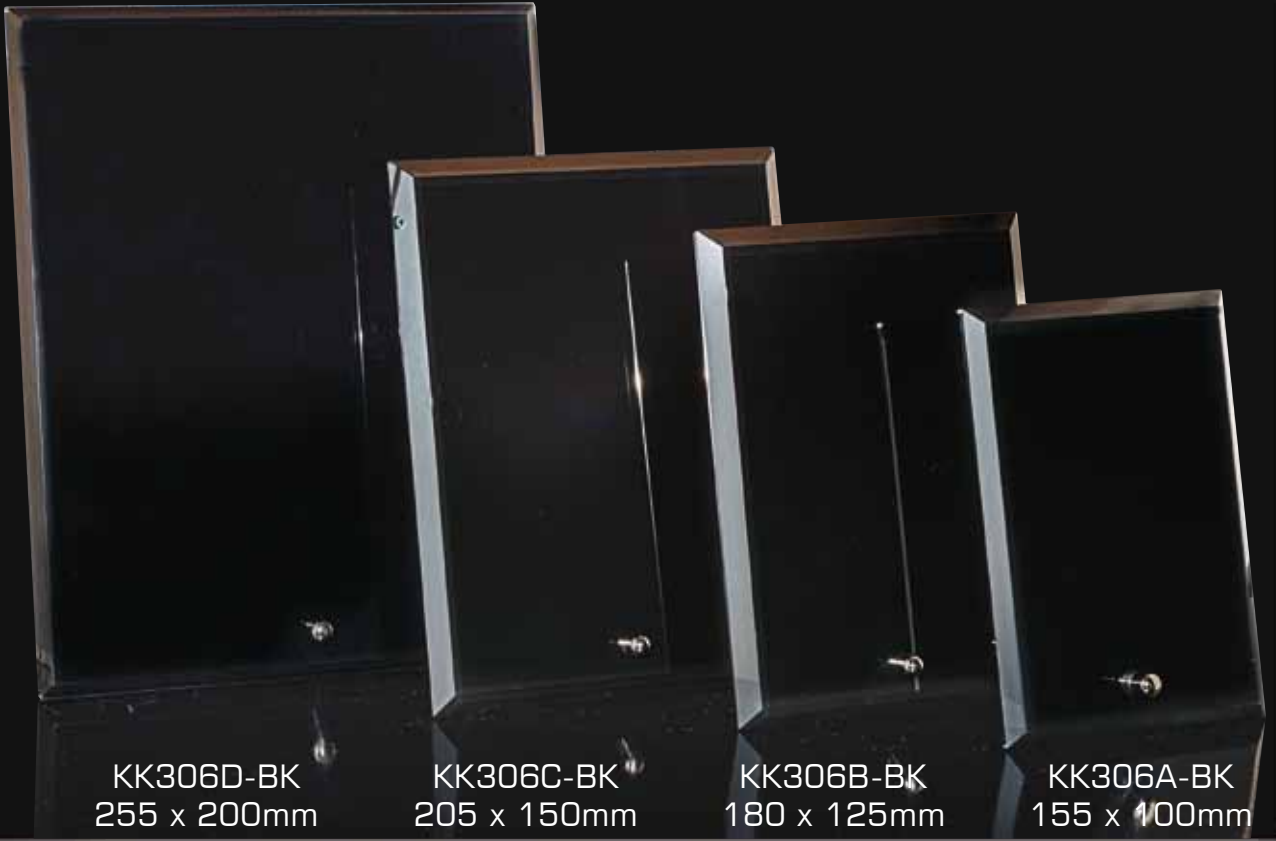

BLACK GLASS

* Glass is 10mm thick

KK306D-BK
255 x 200mm

KK306C-BK
205 x 150mm

KK306B-BK
180 x 125mm

KK306A-BK
155 x 100mm

All KK306 awards can be Etched or Colour-Tec printed on.