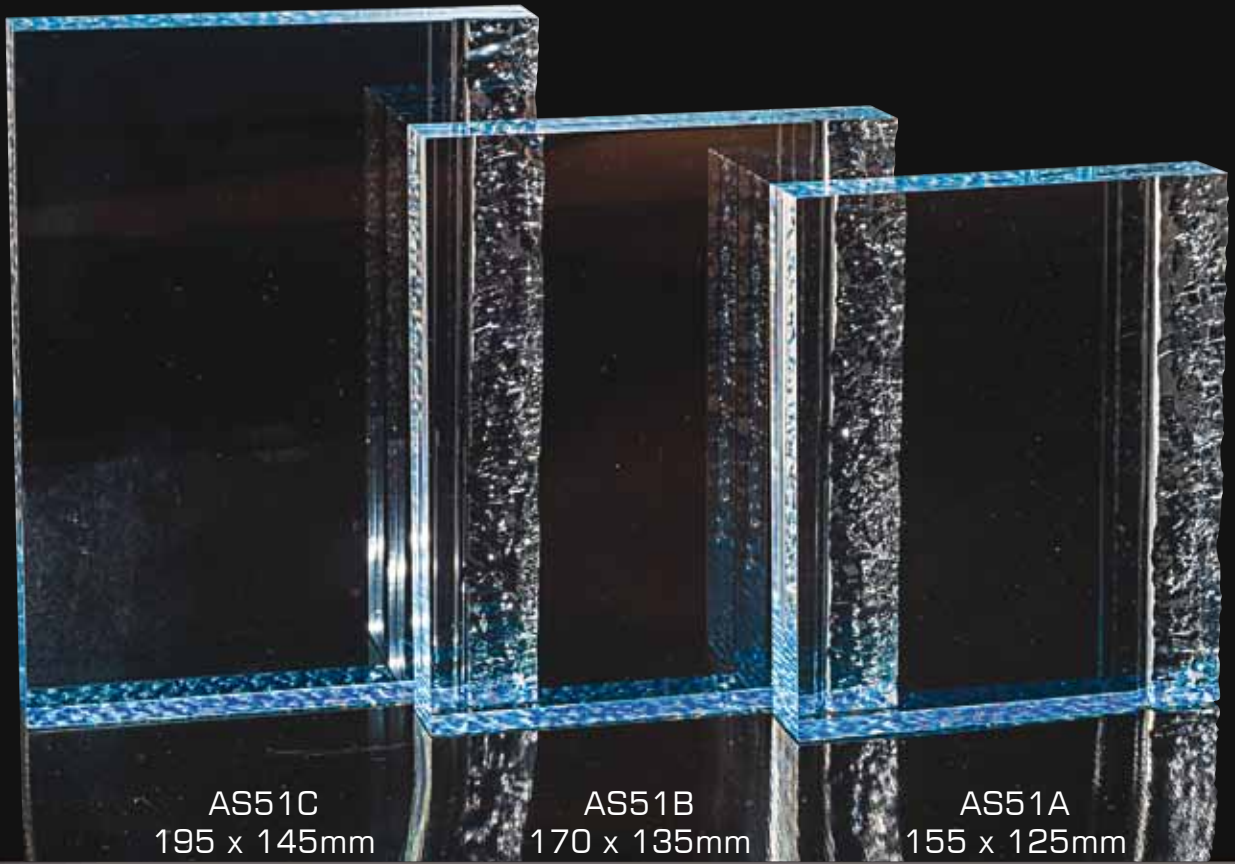

CLEAR ACRYLIC

AS51C
195 x 145mm

AS51B
170 x 135mm

AS51A
155 x 125mm

* Acrylic is 25mm thick

All AS51 awards can be Etched or Colour-Tec printed on.