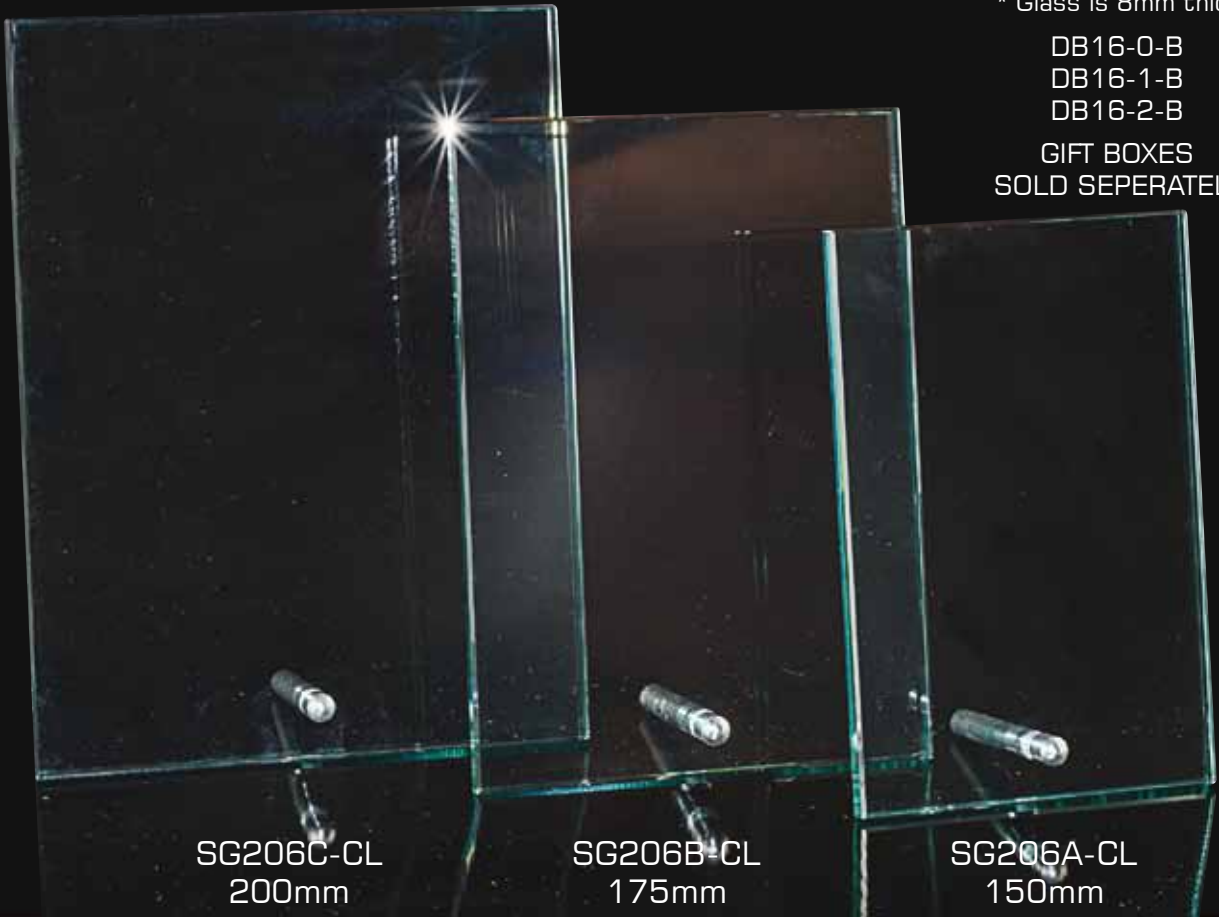

KK306A-CL  
155 x 100mm

All KK306 awards can be Etched or Colour-Tec printed on.

FINISHED EXAMPLES

Example of Colour-Tec Printing

Example of Laser Etching

Speak to your retailer for further information

CLEAR GLASS