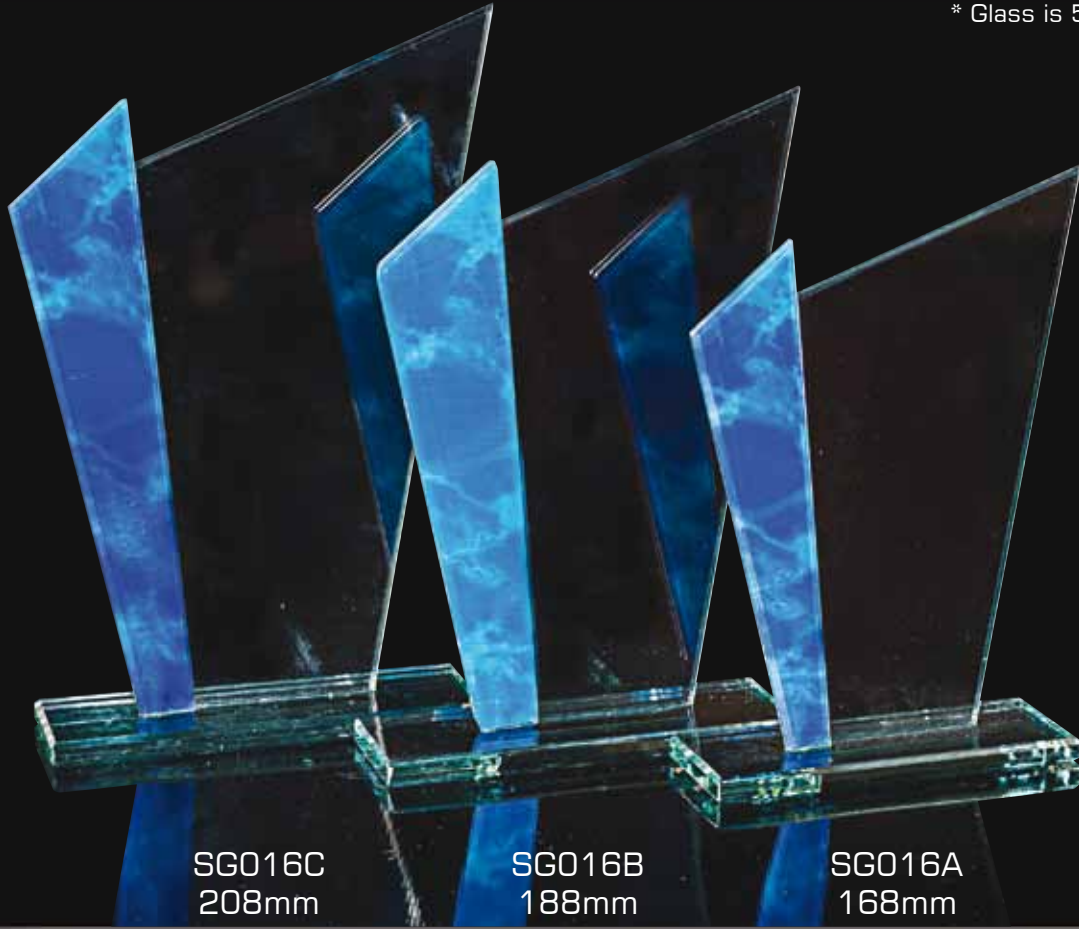

Example of  
Colour-Tec  
Printing

Example of  
Laser Etching

Speak to your retailer for further information

CLEAR GLASS

\* Glass is 5mm thick

SG016C  
208mm

SG016B  
188mm

SG016A  
168mm