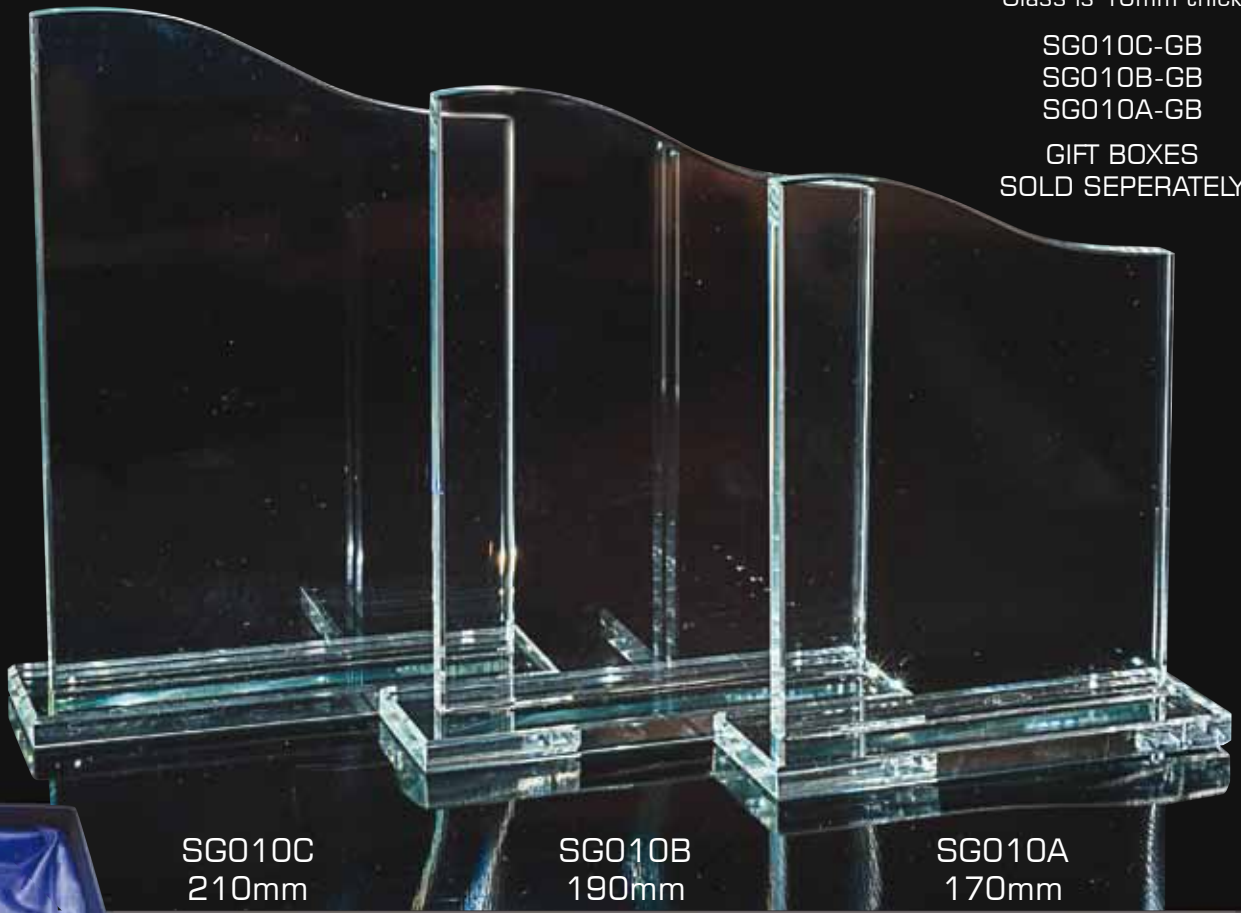

GIFT BOXES  
SOLD SEPERATELY

SG008C  
210mm

SG008B  
190mm

SG008A  
170mm

All SG008 awards can be Etched or Colour-Tec printed on.

FINISHED EXAMPLES

Example of Colour-Tec Printing

Example of Laser Etching

Speak to your retailer for further information

CLEAR GLASS

\* Glass is 10mm thick

SG010C-GB  
SG010B-GB  
SG010A-GB

GIFT BOXES  
SOLD SEPERATELY

SG010C  
210mm

SG010B  
190mm

SG010A  
170mm