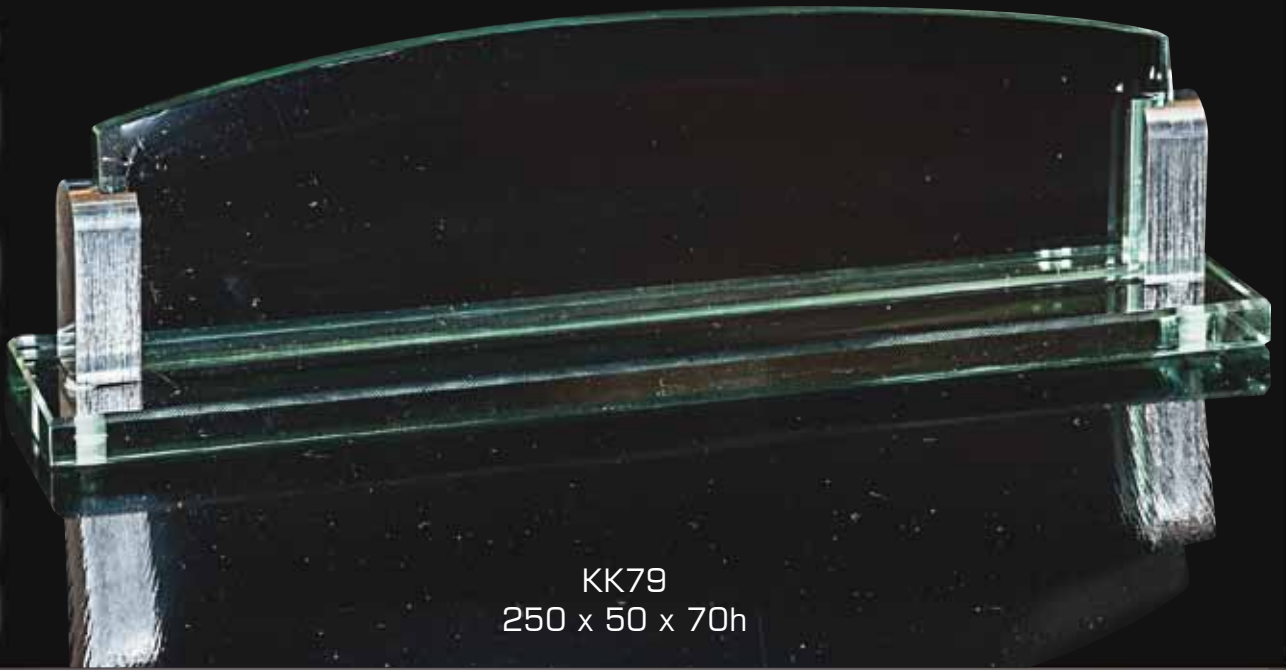

All KK320 awards can be Etched or Colour-Tec printed on.

FINISHED EXAMPLES

Example of Colour-Tec Printing

Example of Laser Etching

Speak to your retailer for further information

CLEAR GLASS

\* Glass is 10mm thick