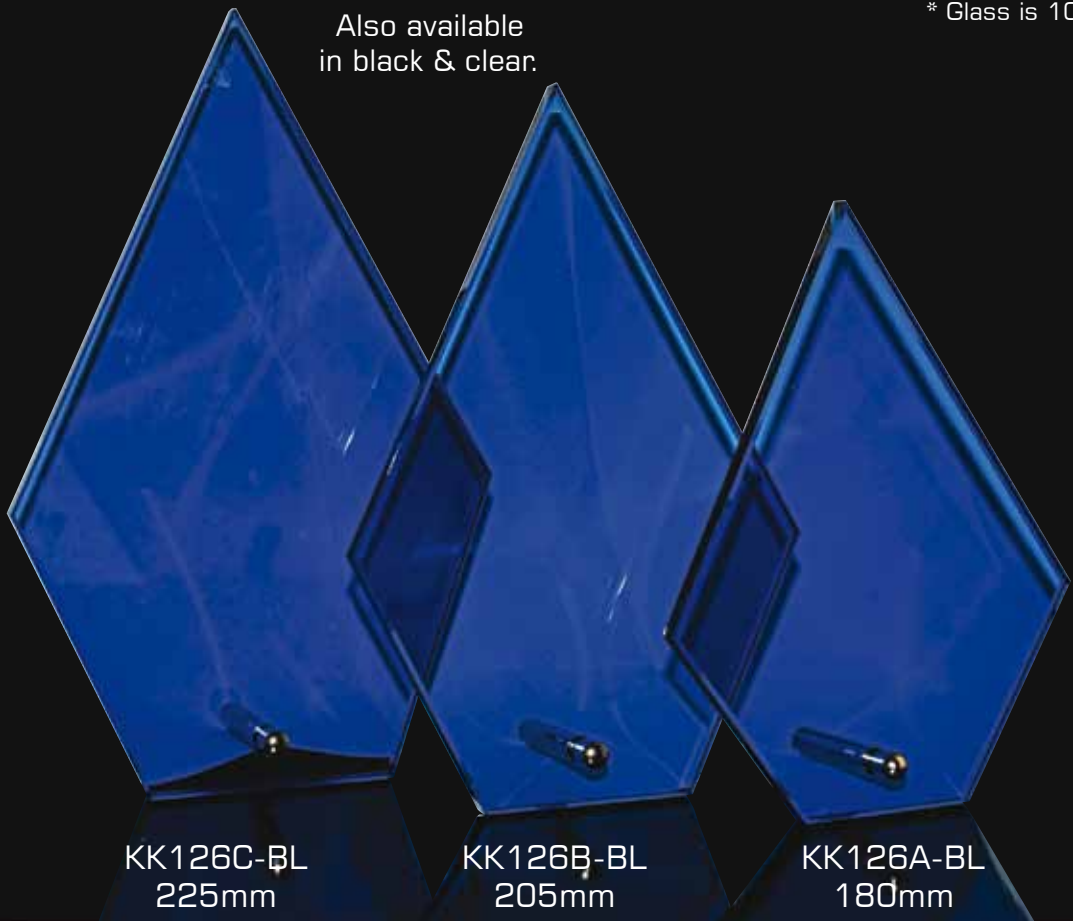

# FINISHED EXAMPLES

Example of Colour-Tec Printing

Example of Laser Etching

Speak to your retailer for further information

BLUE GLASS

Also available in black & clear.

\* Glass is 10mm thick

KK126C-BL  
225mm